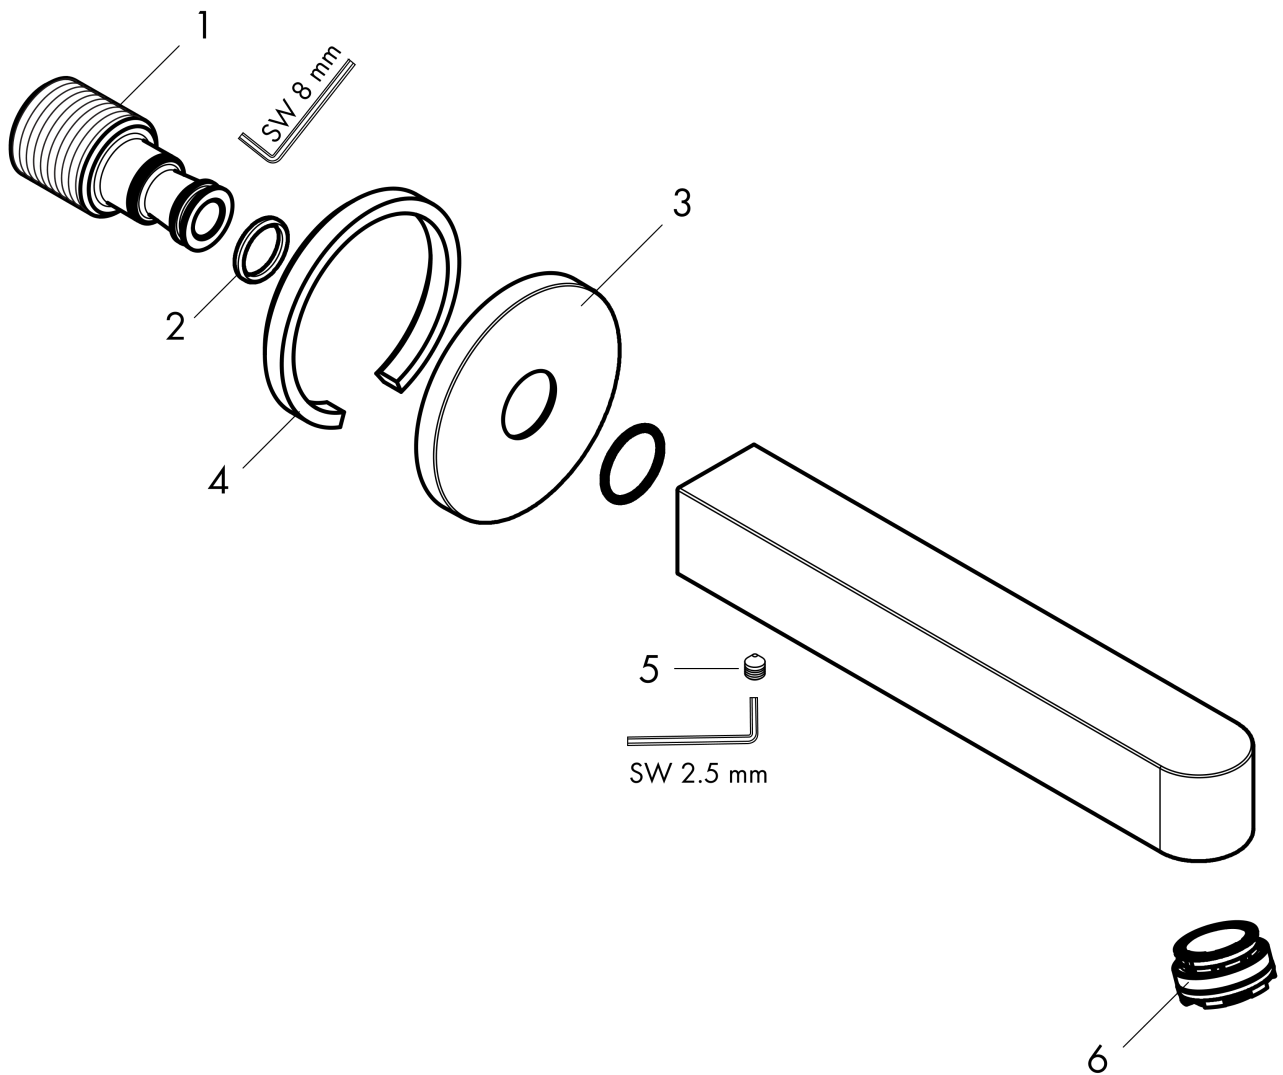

**Finoris  
Tub Spout**

Finishes : **chrome** Part no. : **76410001**

**Description**

**Features**

- Includes: Tub spout, Escutcheon, Assembly instructions

**Item details**

List Price \$ 385.00

**Technology**

**Design awards**

reddot winner 2021

**Compliance**

**Product image**

**Scale drawing**

**Finoris**

**Tub Spout**

Finishes : **chrome** Part no. : **76410001**

**Exploded drawing**

Year of production: >11/21

**Finoris**

**Tub Spout**

Finishes : **chrome** Part no. : **76410001**

**Spare parts list**

Year of production: >11/21

Pos.	Description	Part no.	Price	PU
1	connecting thread	95658001	-	1
2	O-ring 13x2	98128000	-	1
3	escutcheon Ø 65 mm	92754000	-	1
4	seal	97530000	-	1
5	hollow set screw M5x8	92851000	-	1
6	aerator M24x1 (38 l/min)	93965000	-	1