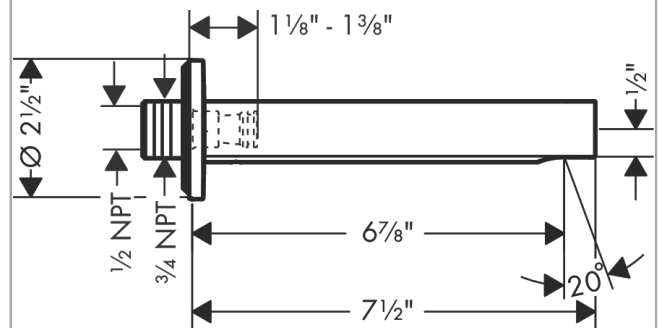

**Finoris  
Tub Spout**

Finishes : **chrome** Part no. : **76410001**

**Description**

**Features**

- Includes: Tub spout, Escutcheon, Assembly instructions

**Item details**

List Price \$ 385.00

**Technology**

**Design awards**

reddot winner 2021

**Compliance**

**Product image**

**Scale drawing**

**Finoris**

**Tub Spout**

Finishes : **chrome** Part no. : **76410001**

**Exploded drawing**

Year of production: >11/21

**Finoris**

**Tub Spout**

Finishes : **chrome** Part no. : **76410001**

**Spare parts list**

Year of production: >11/21

Pos.	Description	Part no.	Price	PU
1	connecting thread	95658001	-	1
2	O-ring 13x2	98128000	-	1
3	escutcheon Ø 65 mm	92754000	-	1
4	seal	97530000	-	1
5	hollow set screw M5x8	92851000	-	1
6	aerator M24x1 (38 l/min)	93965000	-	1